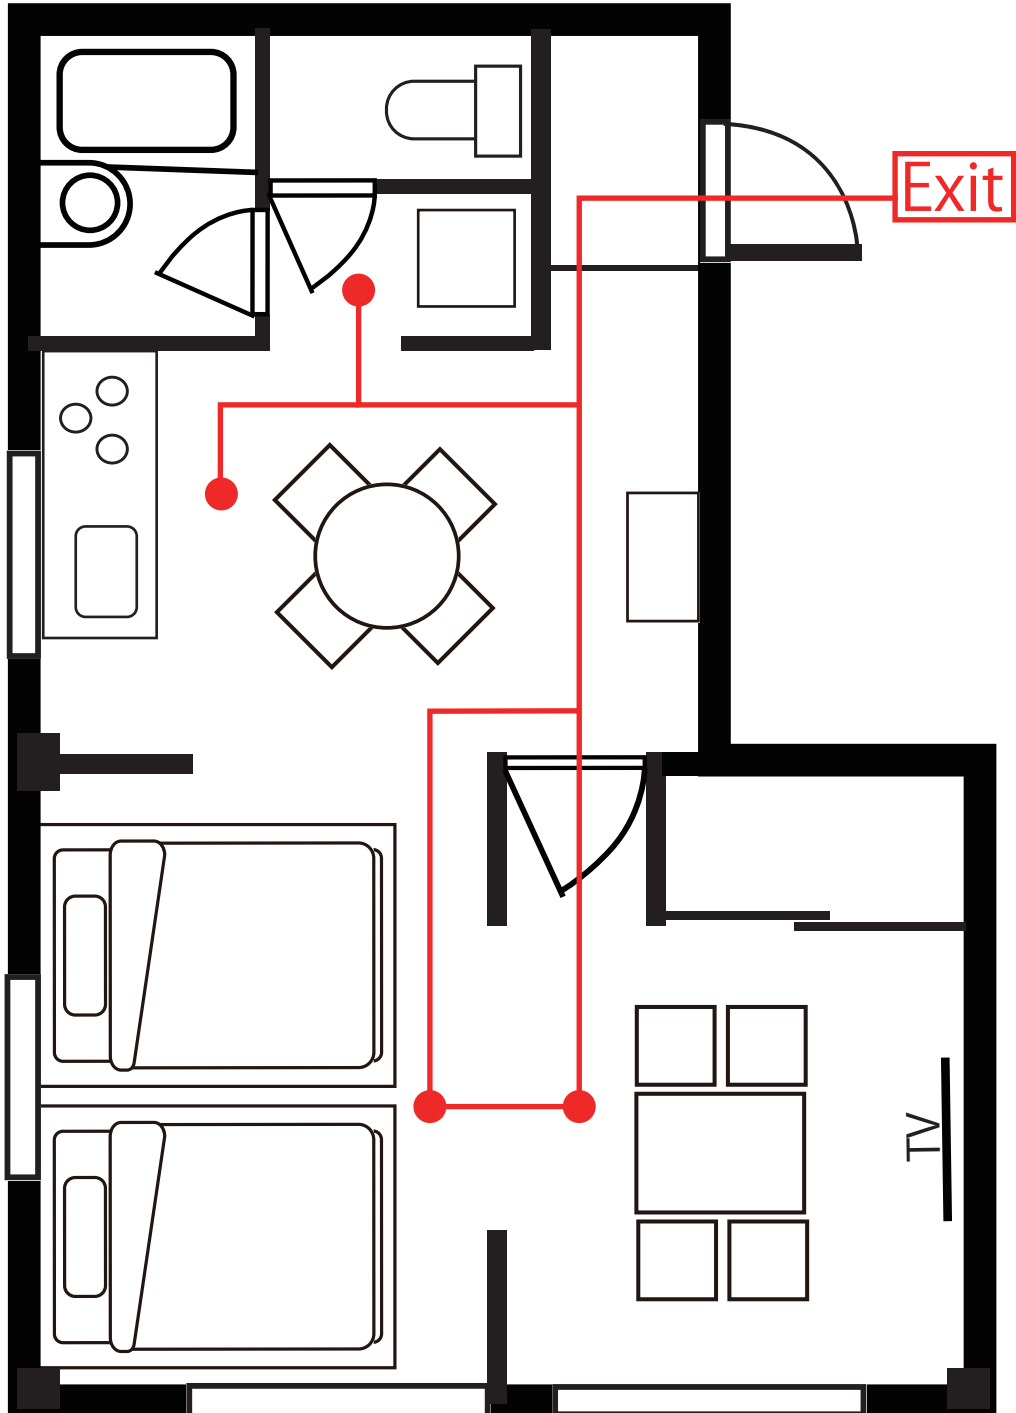

避難経路図

Evacuation route map

疏散路线图

피난 경로도

VACATION INN

VACATION INN 羽田 | 東京都大田区東糀谷 3-5-7-103

VACATION INN HANEDA | 3-5-7-103 Higashi-Koujiya Ota-ku Tokyo JAPAN